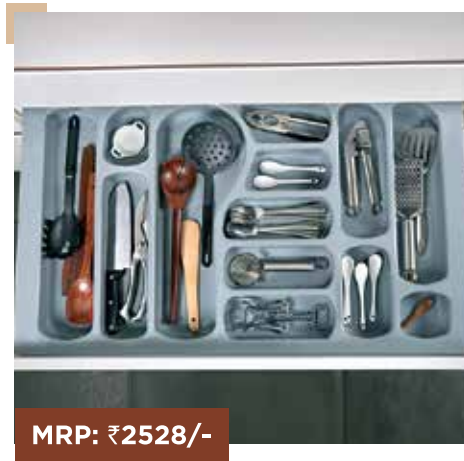

# EXECUTIVE CUTLERY TRAY (PVC)

Not only can you organise your everyday cutlery items smartly, you can also access them easily - with PVC Executive Cutlery Tray. With greater slot depth for greater storage, your kitchen will now be a notch more reliable. What more? It is easy to remove and easy to wash too.

**EXECUTIVE CUTLERY TRAY (45\*55)**  
400x500x60mm (wxdxh)

**EXECUTIVE CUTLERY TRAY (50\*55)**  
430x500x60mm (wxdxh)

**EXECUTIVE CUTLERY TRAY (55\*55)**  
550x490x60mm (wxdxh)

**EXECUTIVE CUTLERY TRAY (90\*55)**  
830x500x60mm (wxdxh)

# SS PREMIUM RANGE

Product	Size (wxdxh) mm	MRP (in ₹)
S Hook	4 x 62 x 65	38
Double 'S' Hook	40 x 61 x 65	86
SS Bend for 16mm Pipe	Ø16 x 80 x 80	290
SS Pipe Popular 2 Feet	Ø16 x 600	342
SS Pipe Popular 3 Feet	Ø16 x 900	504
SS Pipe Popular 4 Feet	Ø16 x 1200	656
SS Tube Holder Connector	20 x 20 x 50	342
SS Tube Holder Set Left & Right	20 x 20 x 50	684
SS Hanging Holder Hook Set	Ø20x42	466