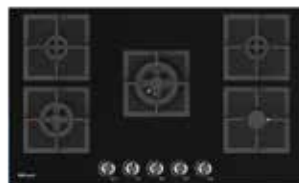

HERCULES

MRP: ₹26,590/-

Brass Burners

Width: 90 cm
Knob Placement: Front Control Knob
Ignition Type: Auto ignition, battery operated
Burner: 1 Triple Ring Burner
+ 1 Mini Triple Ring Burner
+ 2 Medium Ring Burner
+ 1 small Ring Burner
Pan Support: Cast Iron - Square
Finish: Toughened Glass
Nozzle Location: Backside Towards Left
Product Dimension: 860 x 520 mm (W x D)
Cutting Dimension: 825 x 475 mm (W x D)