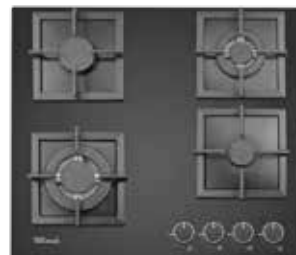

TAURUS PLUS

MRP: ₹18,990/-

Width: 60 cm
Knob Placement: Front Control Knob
Ignition Type: Auto ignition, battery operated
Burner: 2+1 Triple Ring Burner
+ 1 Mini Triple Ring Burner
Pan Support: Cast Iron - Square
Finish: Toughened Glass
Nozzle Location: Backside Towards Left
Product Dimension: 590 x 520mm (W x D)
Cutting Dimension: 555 x 475 mm (W x D)