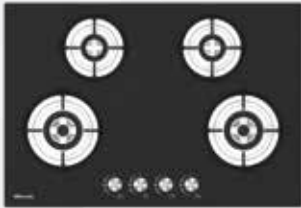

HOBTOPS

ARCADE

MRP: ₹17,990/-

Brass Burners

Width: 80 cm
Knob Placement: Front Control Knob
Ignition Type: Auto Ignition, Battery Operated
Burner: 2 mini triple ring burners + 2 double ring burners
Pan Support: Matt-Stamping Steel Round
Finish: Toughened Glass
Nozzle Location: Backside Towards Left
Product Dimension: 760 x 520mm (W x D)
Cutting Dimension: 690 x 480mm (W x D)