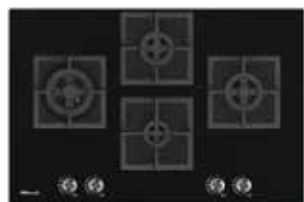

LIBRA

MRP: ₹23,990/-

Brass Burners

Width: 80 cm
Knob Placement: Front Control Knob
Ignition Type: Auto ignition, battery operated
Burner: 1 Triple Ring Burner
+ 2 Double Ring Burner
+ 1 Mini Triple Ring Burner
Pan Support: Cast Iron - Square
Finish: Toughened Glass
Nozzle Location: Backside towards Left
Product Dimension: 780 x 520 mm (W x D)
Cutting Dimension: 685 x 475 mm (W x D)